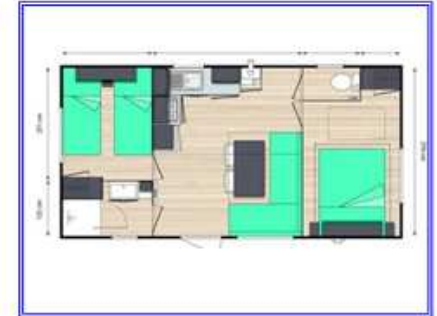

- Locations -

Mobil-Home « Pitchoun » - Modèle 1

Mobil-Home « Pitchoun » - Modèle 2

- 2 at 3 persons / 18m² (6m 3)
- Kitchen
- Bedroom with double bed (140/190), with wardrobe
- 1 sofa in the living room (140/190) model 1 or bedroom with single bed (90/190) model 2
- Bathroom (shower door, sink) and WC
- 3 berths
- Wooden terrace with garden furniture

Mobil-Home « Pinède » - Modèle 1

Mobil-Home « Pinède » - Modèle 2

- 4 persons / 28m² (7m 4)
- Kitchen
- Bedroom with double bed (140/190), with wardrobe
- Bedroom with twin beds (2 x 90/190)
- Bathroom (shower door, sink)

- WC (separate)
- 4 berths
- Wooden terrace with garden furniture (half covered terrace model 1) (covered terrace model 2)

Mobil-Home « Provence » - Modèle 1

Mobil-Home « Provence » - Modèle 2

- 4 at 6 persons / 30m² (7m 4.30)
- Kitchen
- Bedroom with double bed (140/190), with wardrobe
- Bedroom with twin beds (2 x 90/190), with wardrobe
- 1 sofa in the living room (140/190)
- Bathroom (shower door, sink)
- WC (separate)
- 6 berths
- Wooden terrace with garden furniture

Mobil-Home « Hélios »

- 4 at 6 persons / 30.5m² (8.5m 4)
- Kitchen
- Bedroom with double bed (140/190), with wardrobe
- Bedroom with twin beds (1 x 90/190 + 1 x 70/190), with wardrobe
- 1 sofa in the living room (140/190)
- Bathroom with WC
- 6 berths
- Wooden terrace with garden furniture
- STANDARD EN1647 CERTIFIED « BUREAU VERITAS » (listing on website)