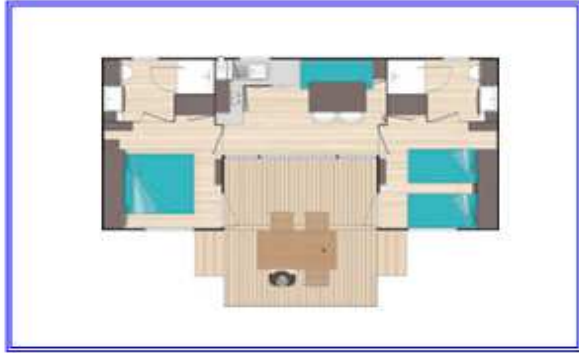

Mobil-Home « Prestige » (4/6 places)

- 4 at 6 persons / 34m² (8.5m 4)
- Kitchen
- Bedroom with double bed (140/190), with wardrobe
- Bedroom with twin beds (2 x 90/190), with wardrobe
- 1 sofa in the living room (140/190)
- 2 Bathroom with WC (in each room)
- 6 berths
- Wooden terrace (half covered) with garden furniture