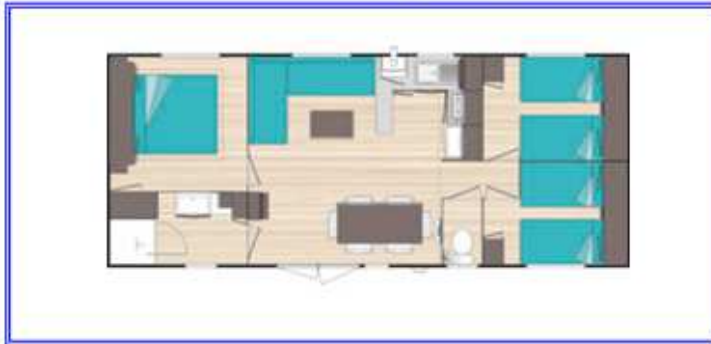

Mobil-Home « Prestige » (6/8 places)

- 6 at 8 persons / 38m² (9.5m 4)
- Kitchen
- Bedroom with double bed (140/190), with wardrobe
- 2 Bedrooms with twin beds (2 x 90/190), with wardrobe
- 1 sofa in the living room (140/190)
- Bathroom (shower door, sink)
- WC (separate)
- 8 berths
- Wooden terrace with garden furniture