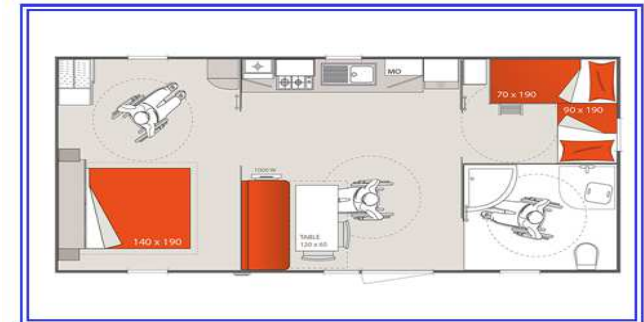

- Locations -

Mobil-Home « Pitchoun » - Modèle 1

Mobil-Home « Pitchoun » - Modèle 2

- 2 at 3 persons / 18m² (6m 3)
- Kitchen
- Bedroom with double bed (140/190), with wardrobe
- 1 sofa in the living room (140/190) model 1 or bedroom with single bed (90/190) model 2
- Bathroom (shower door, sink) and WC
- 3 berths
- Wooden terrace with garden furniture

- WC (separate)
- 4 berths
- Wooden terrace with garden furniture (half covered terrace model 1) (covered terrace model 2)

Mobil-Home « Provence » - Modèle 1

Mobil-Home « Provence » - Modèle 2

- 4 at 6 persons / 30m² (7m 4.30)
- Kitchen
- Bedroom with double bed (140/190), with wardrobe
- Bedroom with twin beds (2 x 90/190), with wardrobe
- 1 sofa in the living room (140/190)
- Bathroom (shower door, sink)
- WC (separate)
- 6 berths
- Wooden terrace with garden furniture

Mobil-Home « Hélios »

- 4 at 6 persons / 30.5m² (8.5m 4)
- Kitchen
- Bedroom with double bed (140/190), with wardrobe
- Bedroom with twin beds (1 x 90/190 + 1 x 70/190), with wardrobe
- 1 sofa in the living room (140/190)
- Bathroom with WC
- 6 berths
- Wooden terrace with garden furniture
- STANDARD EN1647 CERTIFIED « BUREAU VERITAS » (listing on website)

Mobil-Home « Prestige » (4/6 places)

- 4 at 6 persons / 34m² (8.5m 4)
- Kitchen
- Bedroom with double bed (140/190), with wardrobe
- Bedroom with twin beds (2 x 90/190), with wardrobe
- 1 sofa in the living room (140/190)
- 2 Bathroom with WC (in each room)
- 6 berths
- Wooden terrace (half covered) with garden furniture